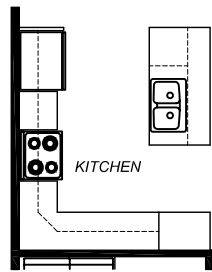

OPTIONAL MASTER BATHROOM
SCALE: 1/4" = 1'-0"

OPTIONAL KITCHEN LAYOUT
SCALE: 1/4" = 1'-0"

SAND BAR BUILDING FLOOR PLAN
SCALE: 1/4" = 1'-0"
1,942 SQ. FT.