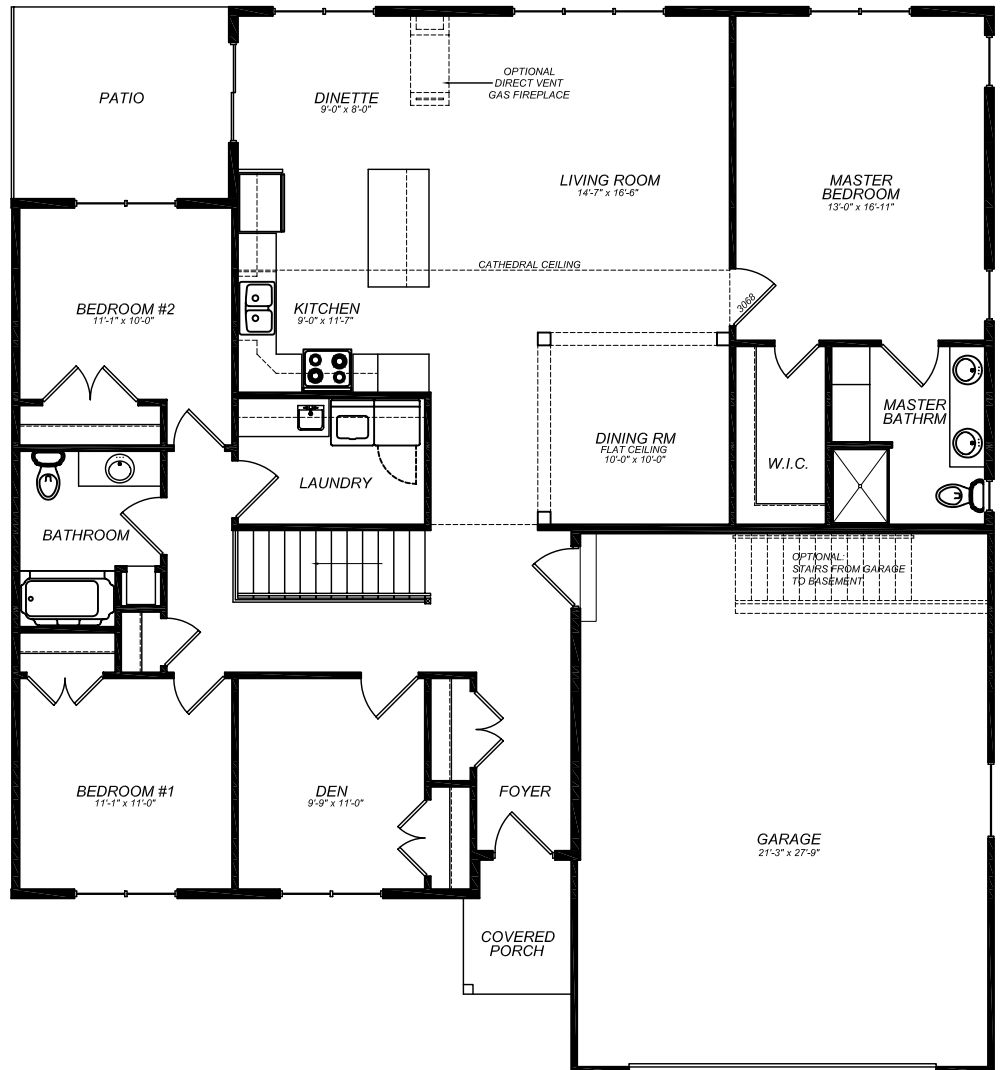

OPTIONAL MASTER BATHROOM
SCALE: 1/4" = 1'-0"

OPTIONAL KITCHEN LAYOUT
SCALE: 1/4" = 1'-0"

SAND BAR BUILDING FLOOR PLAN
SCALE: 1/4" = 1'-0"
1,942 SQ. FT.