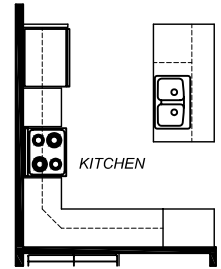

OPTIONAL MASTER BATHROOM
SCALE: 1/4" = 1'-0"

OPTIONAL KITCHEN LAYOUT
SCALE: 1/4" = 1'-0"

BAY BREEZE
BUILDING FLOOR PLAN
SCALE: 1/4" = 1'-0"
1,691 SQ. FT.